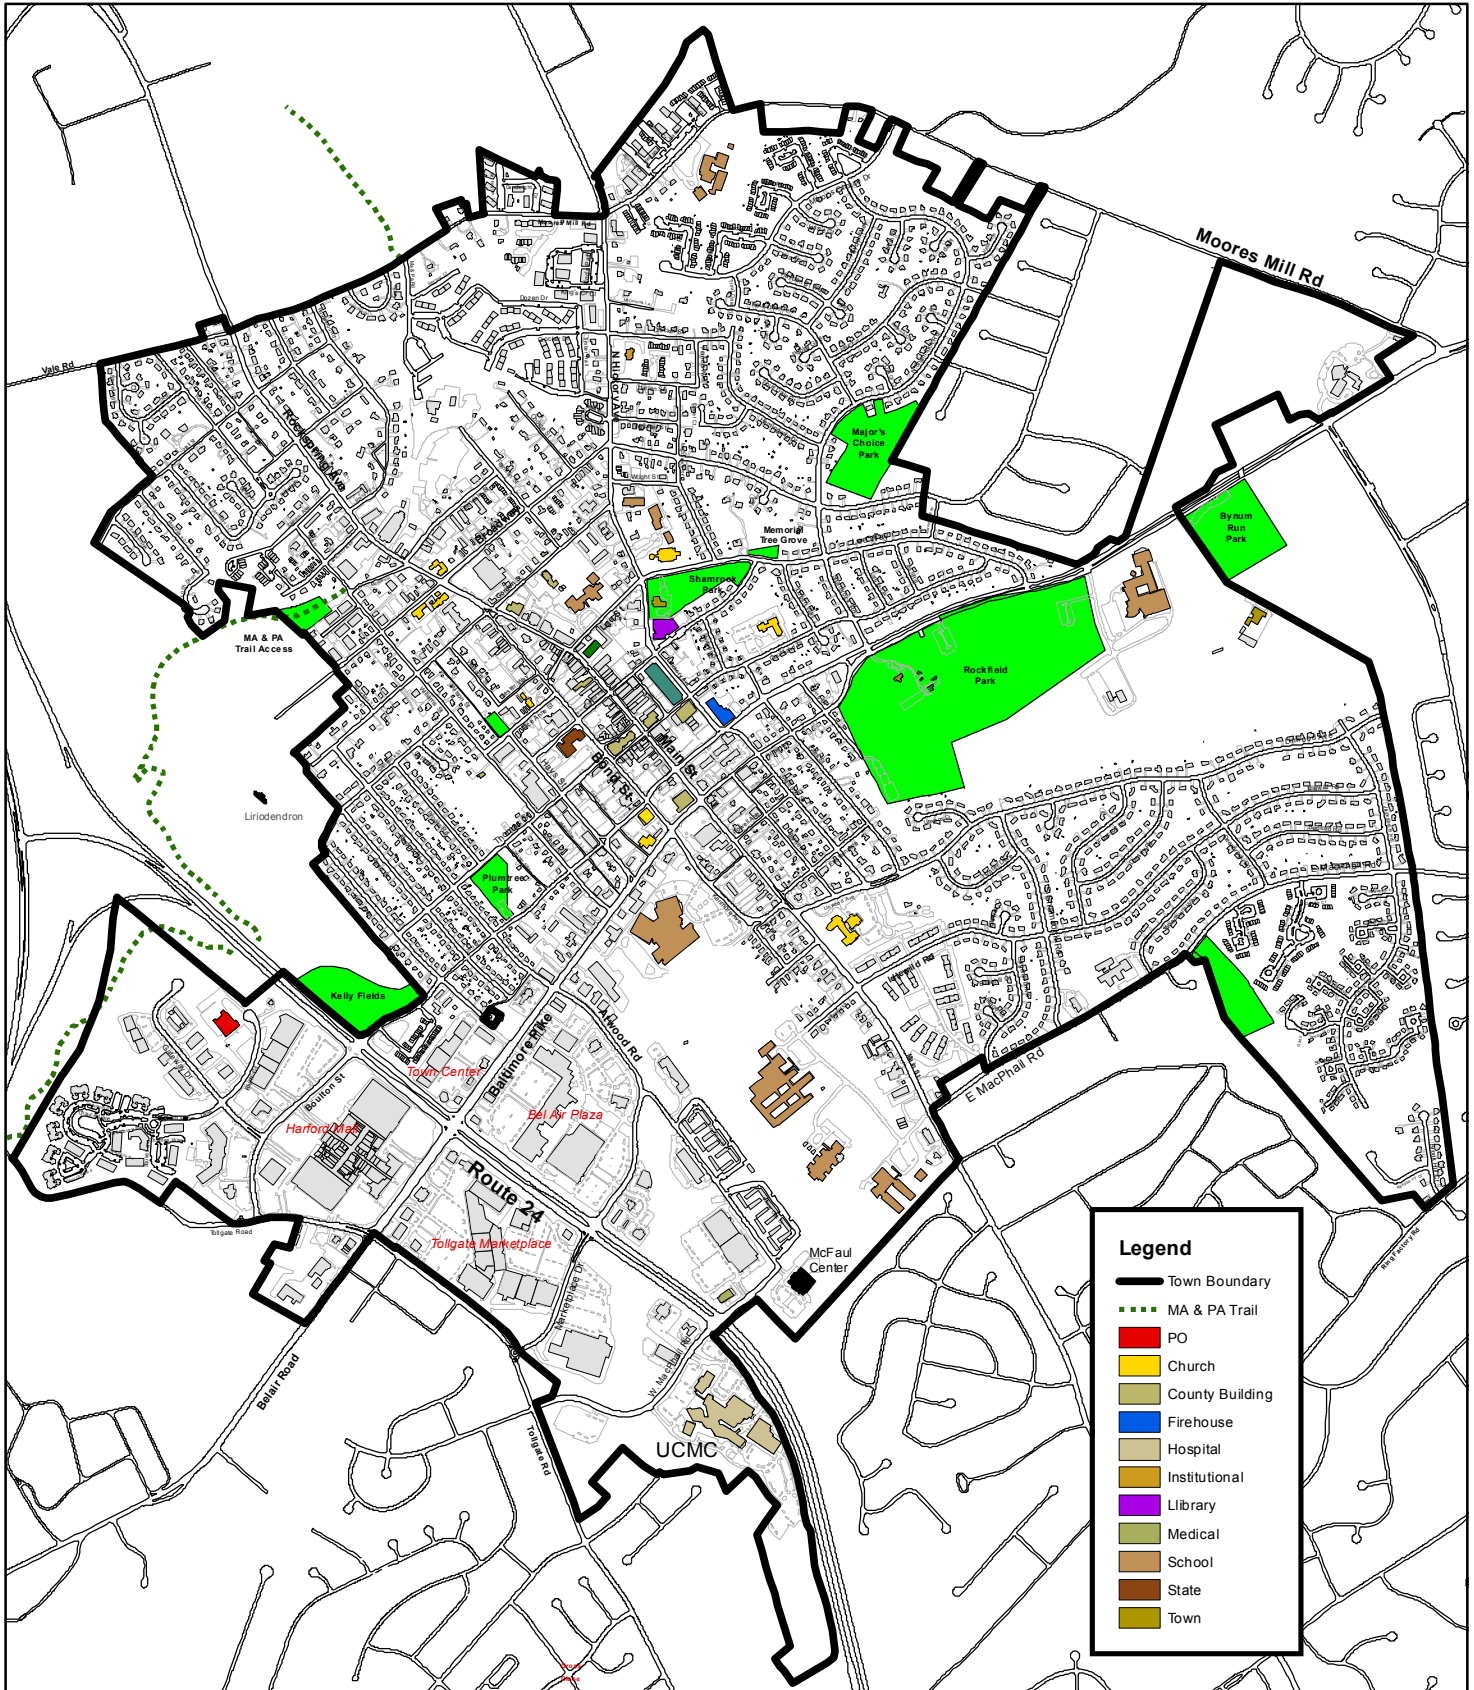

Town of Bel Air

Legend

- Town Boundary
- MA & PA Trail
- PO
- Church
- County Building
- Firehouse
- Hospital
- Institutional
- Library
- Medical
- School
- State
- Town

N
1:20,000

Map produced by the
Town of Bel Air
Planning Department